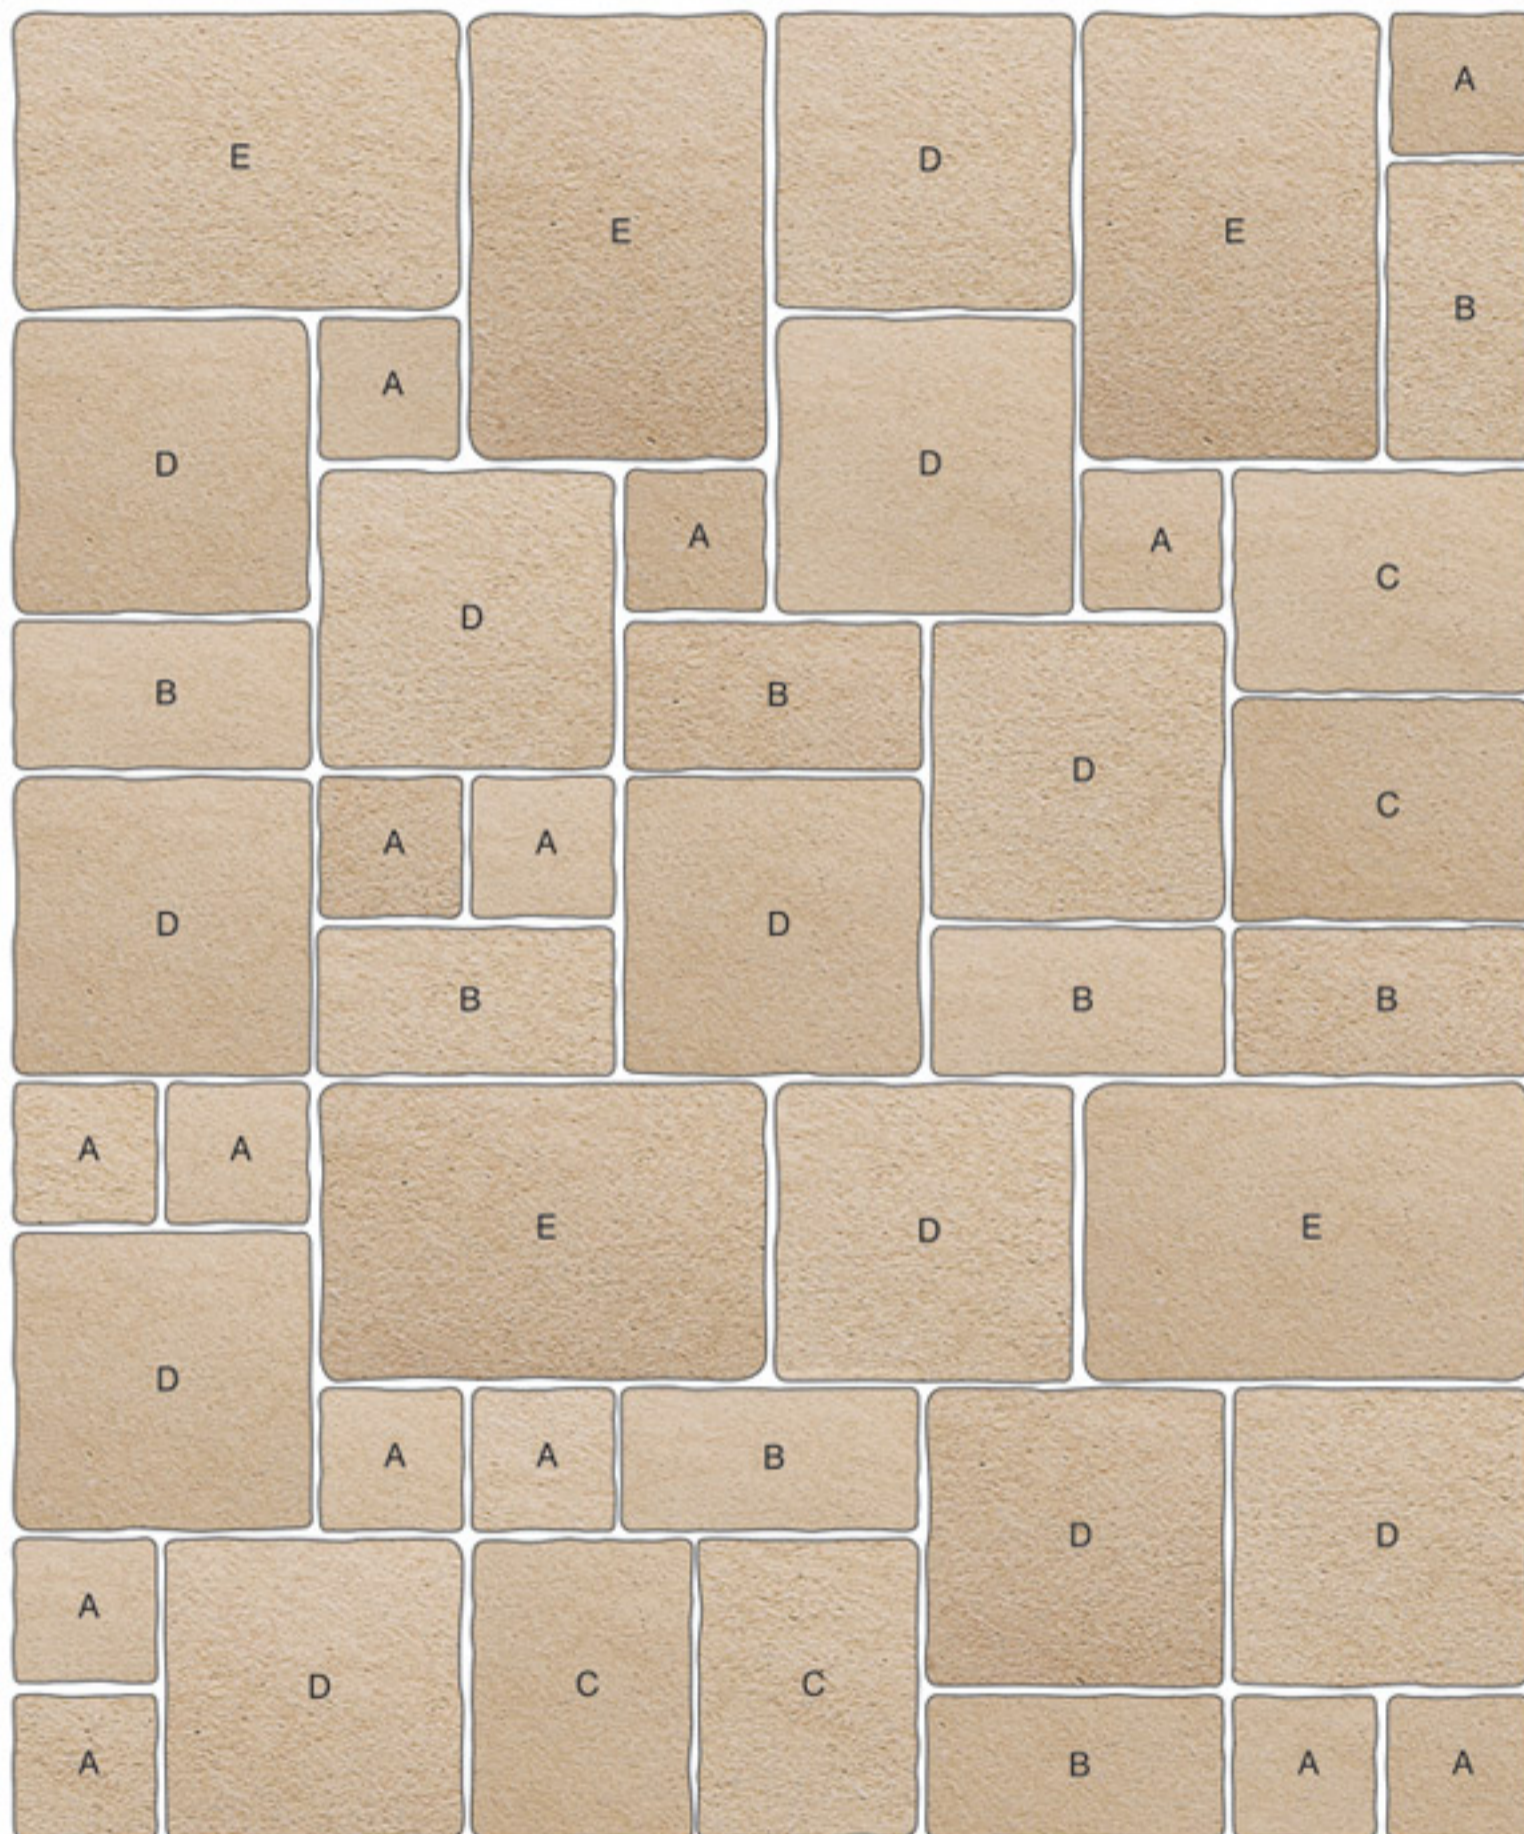

Design Guide

Natural Stone looks most authentic when laid in a random design; this type of layout is also very suitable for most of our paving ranges. There are no fixed rules for random layouts and it is not difficult to obtain a pleasing effect - let your own taste and judgement produce a layout that looks right to you.

Details of pavers used in this design

Key	Size (cm)	Size (Inches)	Uncut Qty	Cut Qty	Total Qty
A	30 x 30	12" x 12"	14	0	14
B	30 x 60	12" x 24"	8	0	8
C	45 x 60	18" x 24"	4	0	4
D	60 x 60	24" x 24"	12	0	12
E	60 x 90	24" x 36"	5	0	5

NB: Bradstone recommends dry laying the product to check the area required. Summary usually allows a nominal 1-1.5cm joint width.