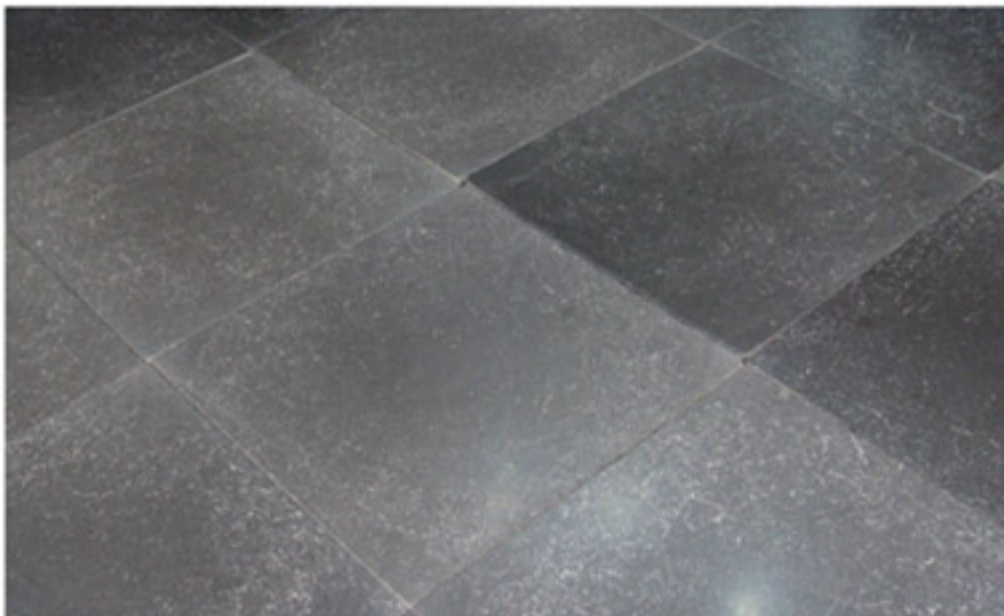

Nature of Stone : Limestone

Belgian Blue Stone Antique

Belgian Blue Stone (Matt Antique)