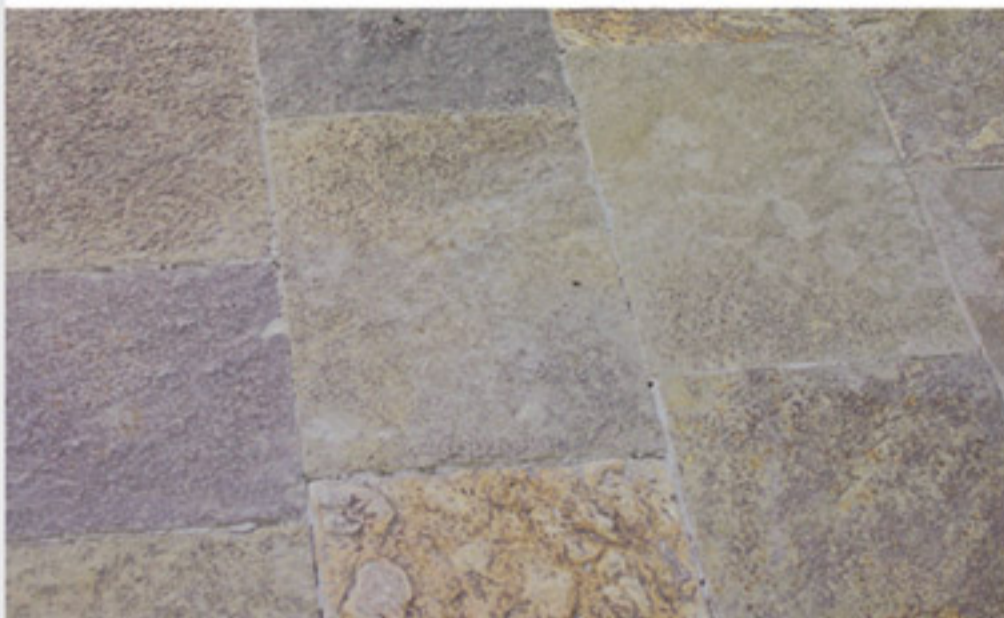

Volcanic Rock Jericho

Nature of Stone : Limestone

Volcanic Rock Antique