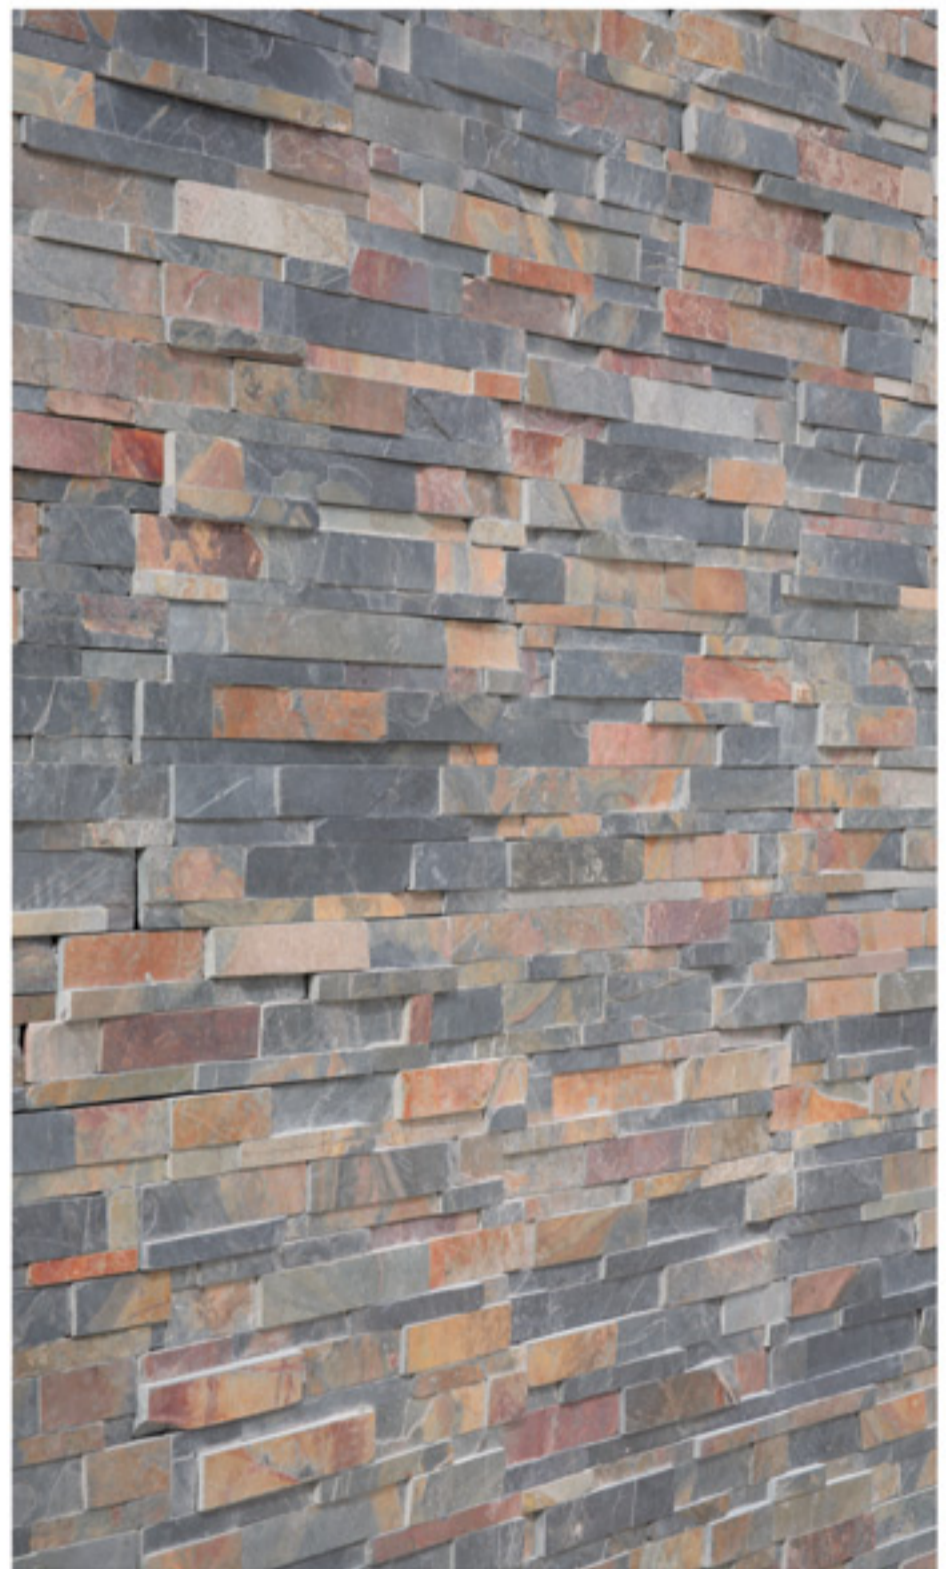

MUSTANG

SPLIT FACE

SIZE : 15 X 61 CM (6" X 24")
THICKNESS : 1 - 2 CM (3/8" X 3/4")
NATURE OF STONE : SLATE