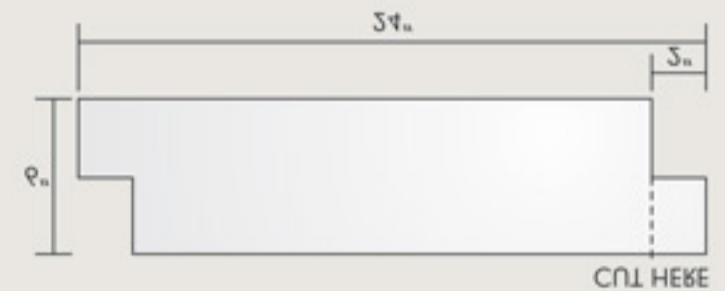

2. Corner panels have natural rock faced ends on both sides and are shaped as shown. They are 24" long and 6" high with approximately one square feet coverage.

3. Corner panels should be cut into two pieces at desired length and finger joined around the outside corner as shown. One corner panel is needed to complete one linear foot of outside corner.