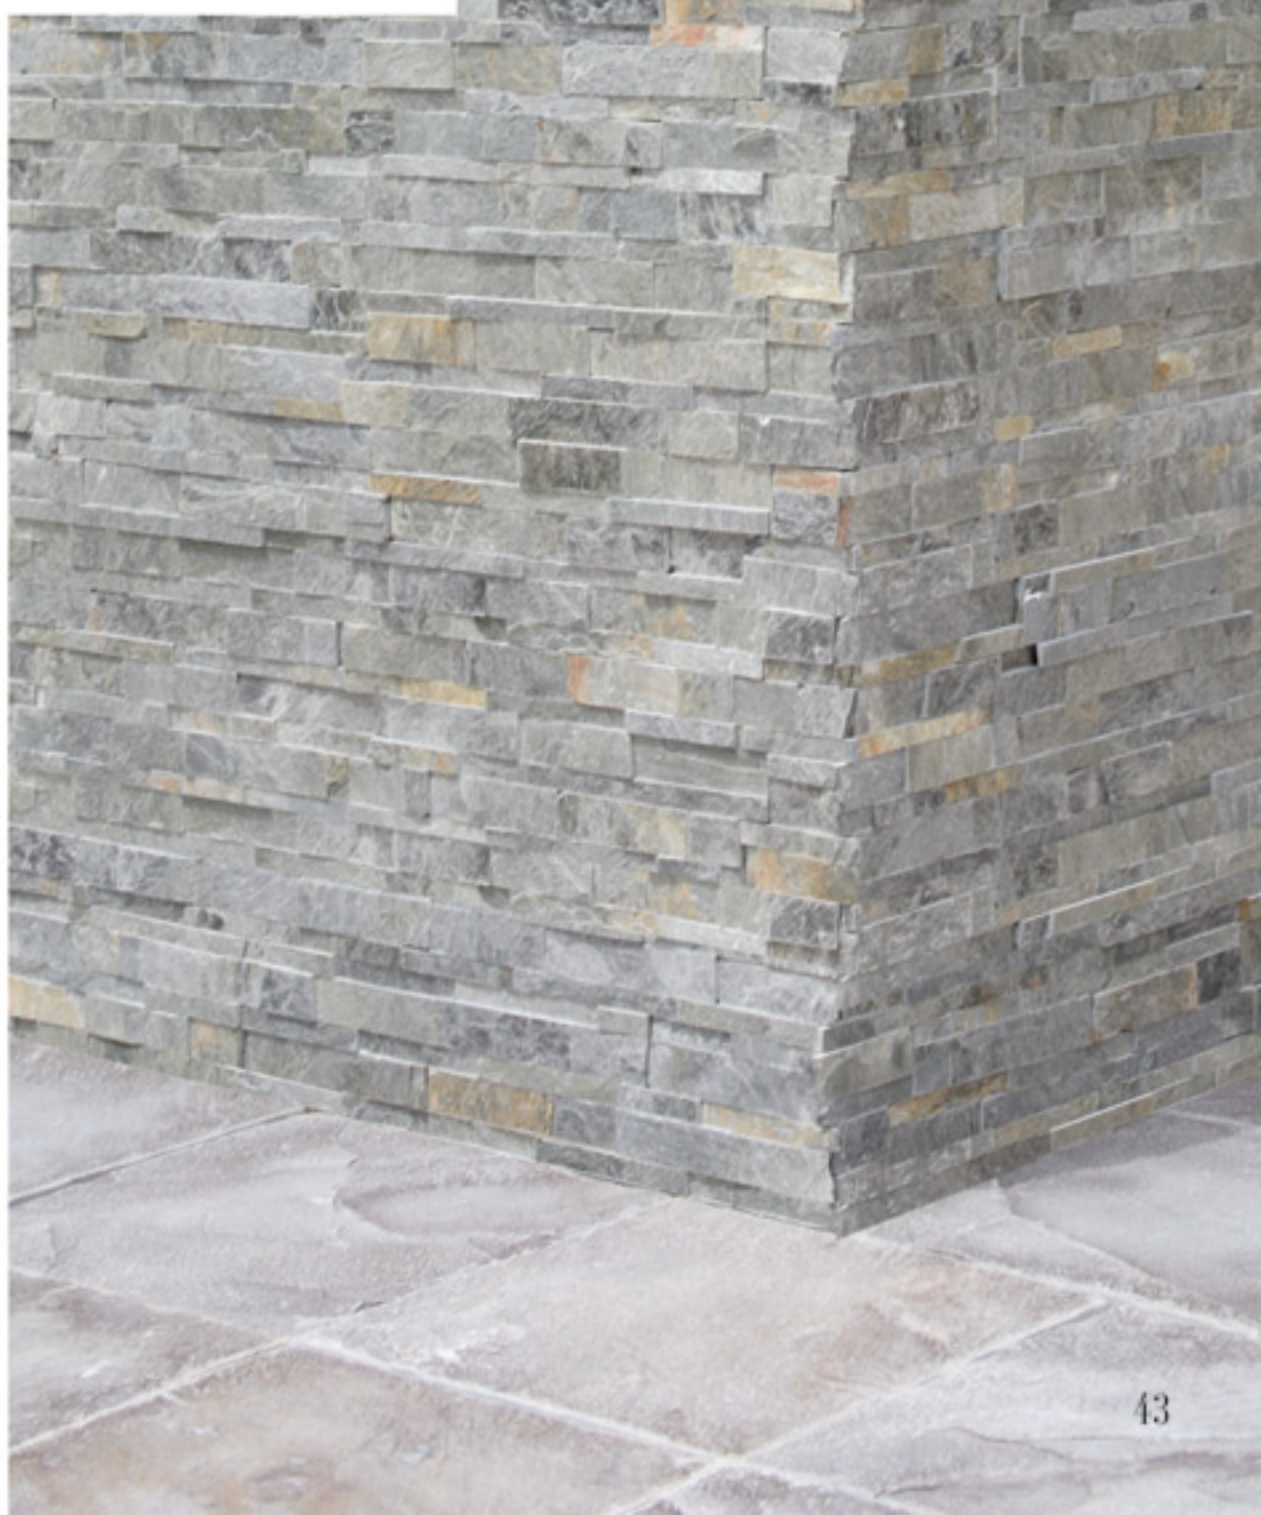

AMAZON

SPLIT FACE

SIZE : 15 X 61 CM (6" X 24")
THICKNESS : 1 - 2 CM (3/8" X 3/4")
NATURE OF STONE : QUARTZITE

NIAGRA

SPLIT FACE

2.5 CM STRIPS

SIZE : 15 X 61 CM (6" X 24")
THICKNESS : 1 - 2 CM (3/8" X 3/4")
NATURE OF STONE : SLATE