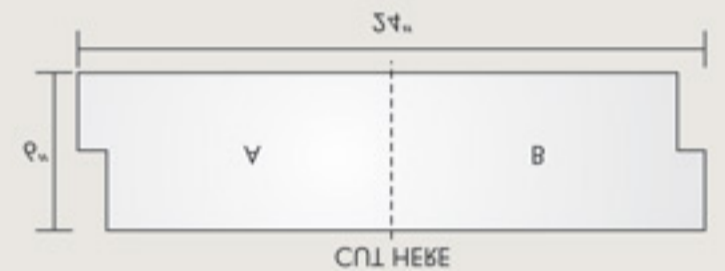

4. Continue installation by removing one staggered end of the plan in ledger stone piece and place adjacent to the installed corner piece to continue same row.