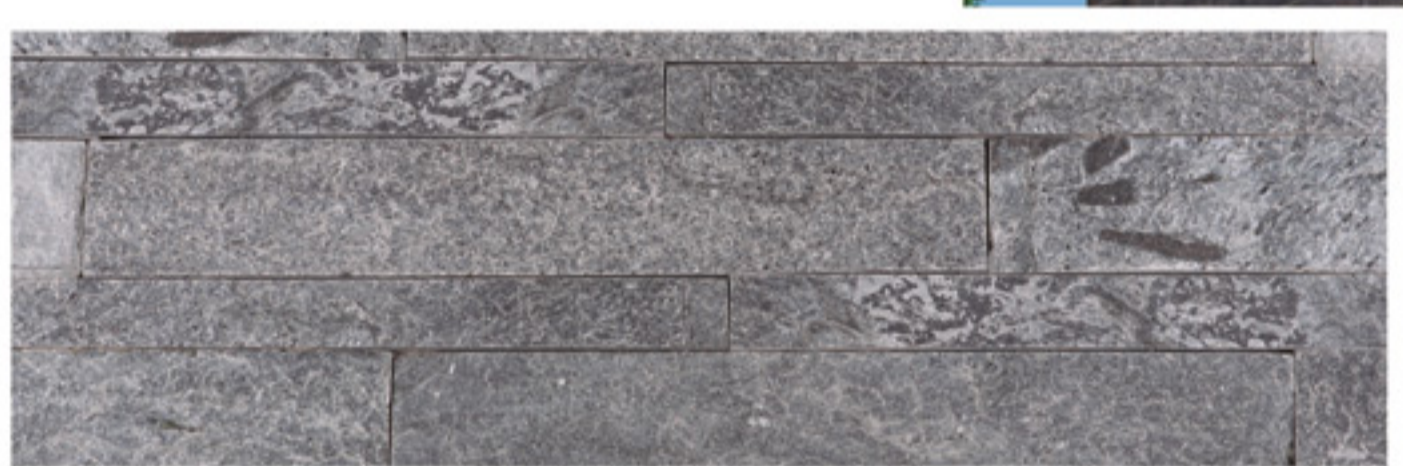

SIZE : 15 X 61 CM (6" X 24")
THICKNESS : 1 - 2 CM ($\frac{3}{8}$ " X $\frac{3}{4}$ ")
NATURE OF STONE : QUARTZITE

AMAZON

SPLIT FACE