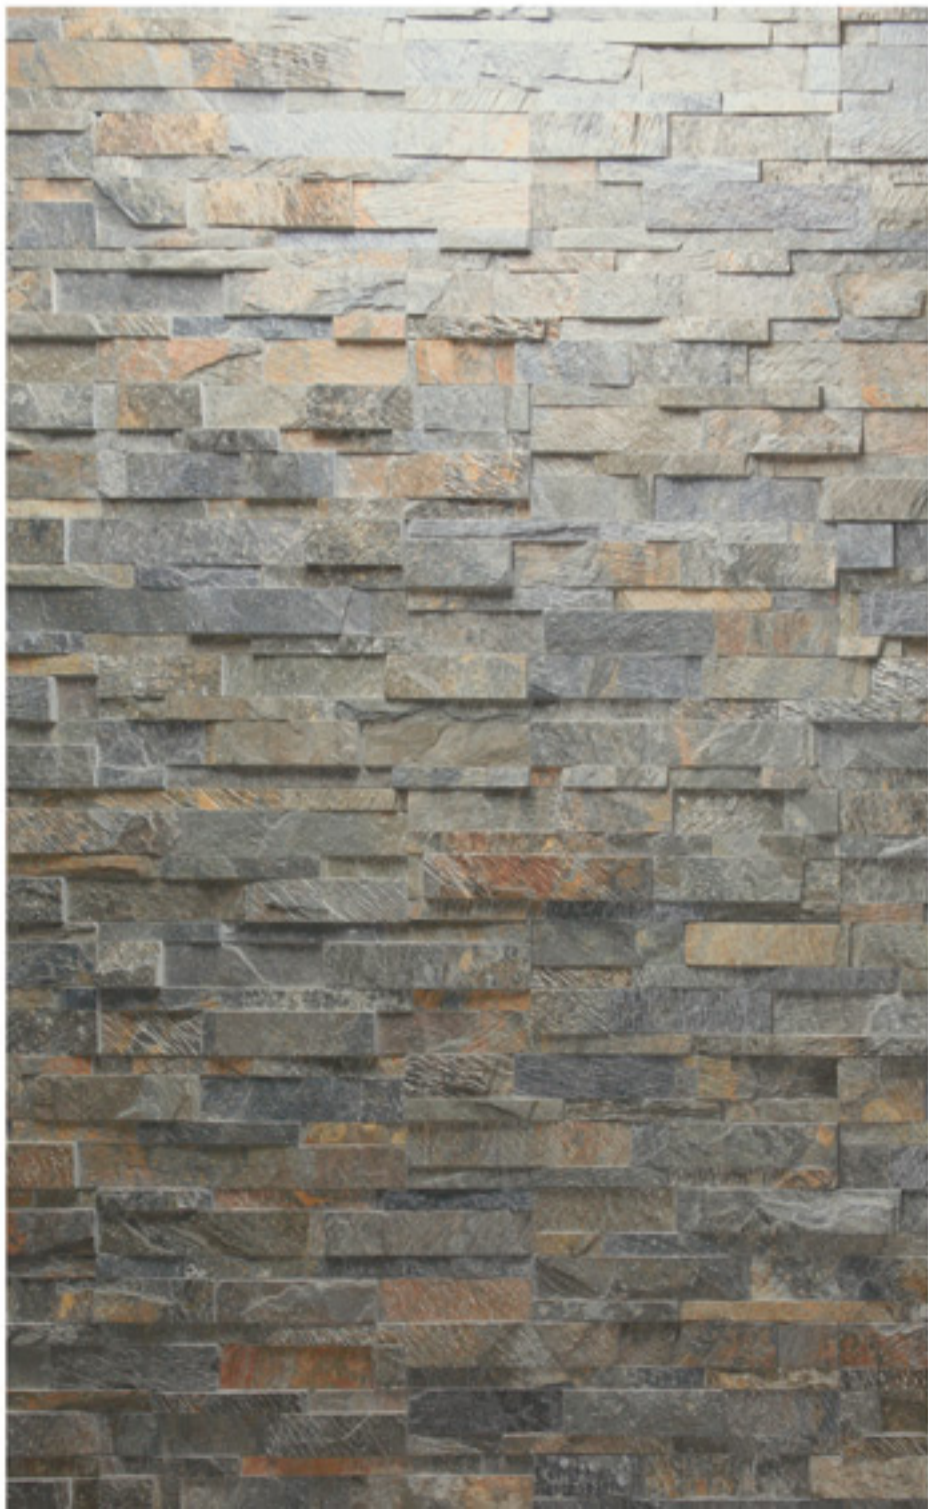

SIZE : 15 X 61 CM (6" X 24")
THICKNESS : 1 - 2 CM (3/8" X 3/4")
NATURE OF STONE : QUARTZITE

DAMASCUS

Green
SPLIT FACE