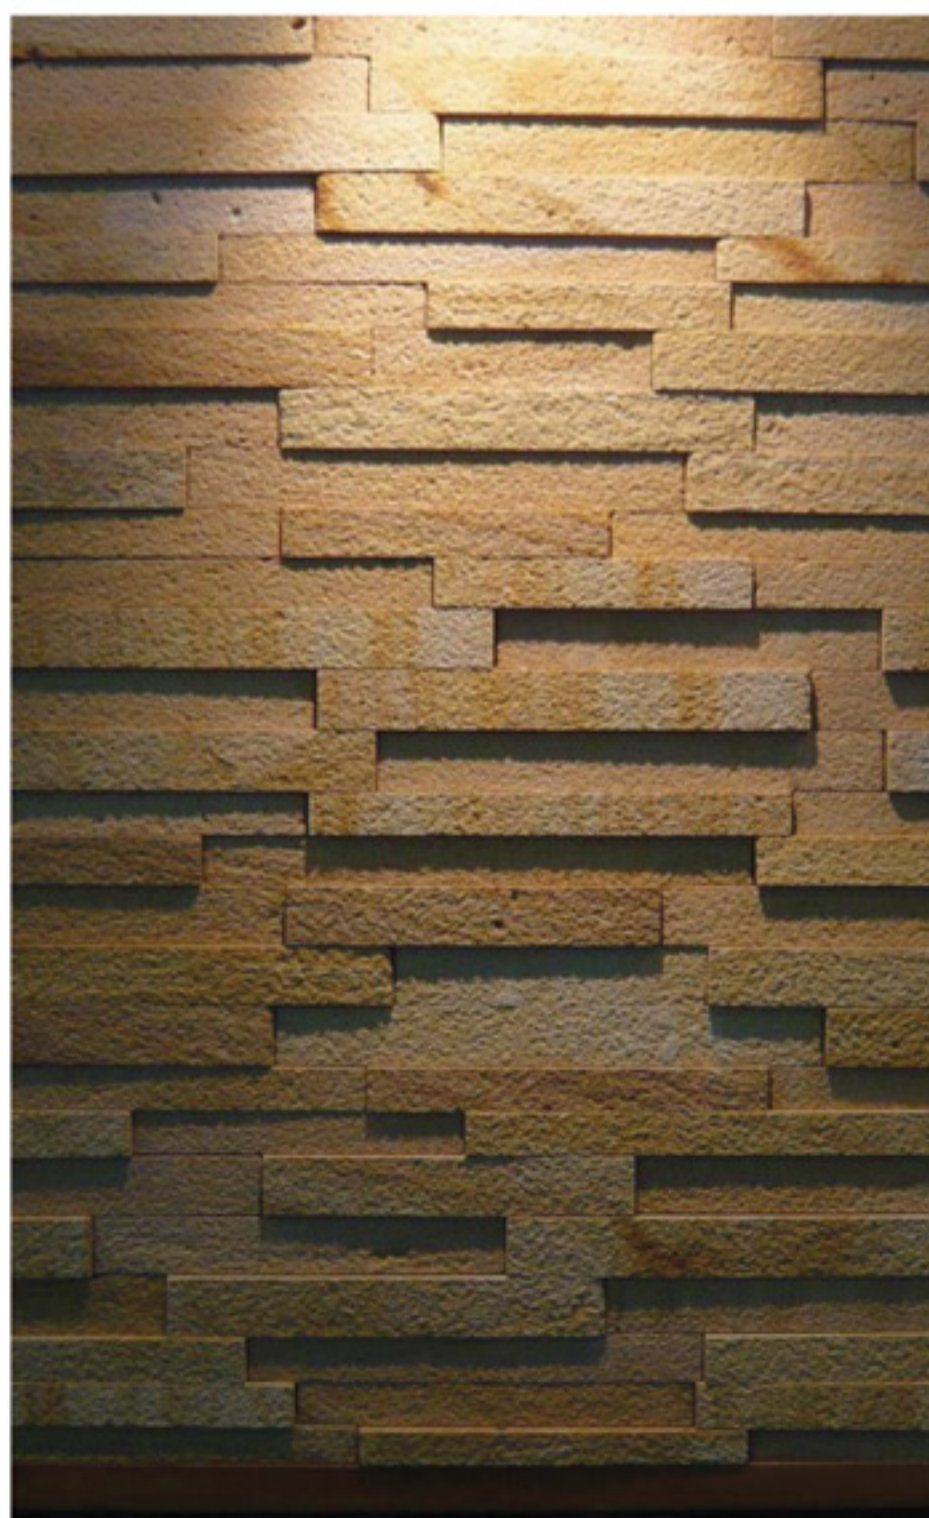

BELGIUM
BLUE
Stone
(ANTIQUÉ)

SIZE : 15 X 61 CM (6" X 24")
THICKNESS : 1 - 2 CM (3/8" X 3/4")
NATURE OF STONE : SANDSTONE

FLAMINGO & WOOD STOCK

SANDBLASTED

FRENCH

Creomar
SANDBLASTED

SIZE : 15 X 61 CM (6" X 24")
THICKNESS : 1 - 2 CM (3/8" X 3/4")
NATURE OF STONE : HARD LIMESTONE