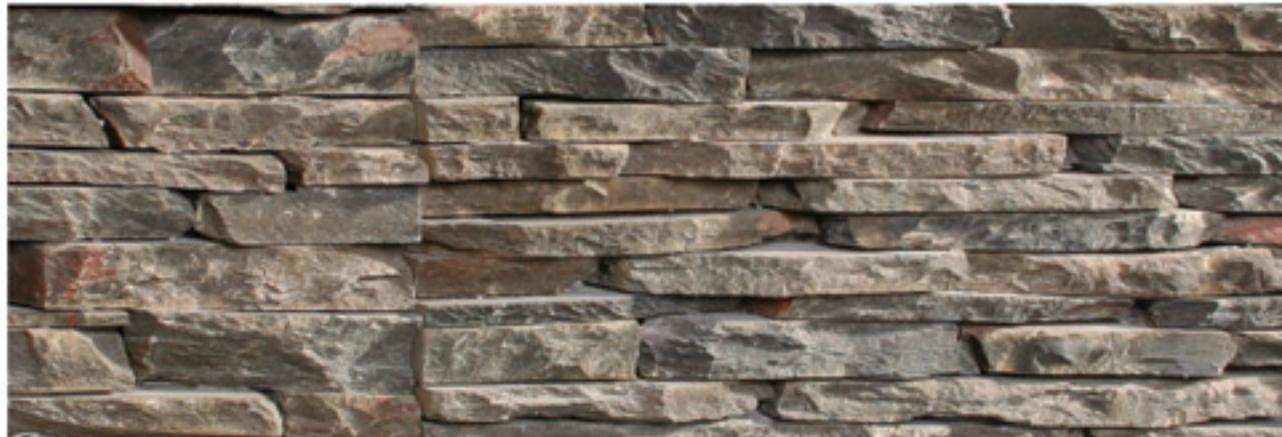

HARAPPA

Gold
ROCK FACE

SIZE : 15 X 61 CM (6" X 24")
THICKNESS : 2 - 3 CM (3/4" X 1")
NATURE OF STONE : SLATE