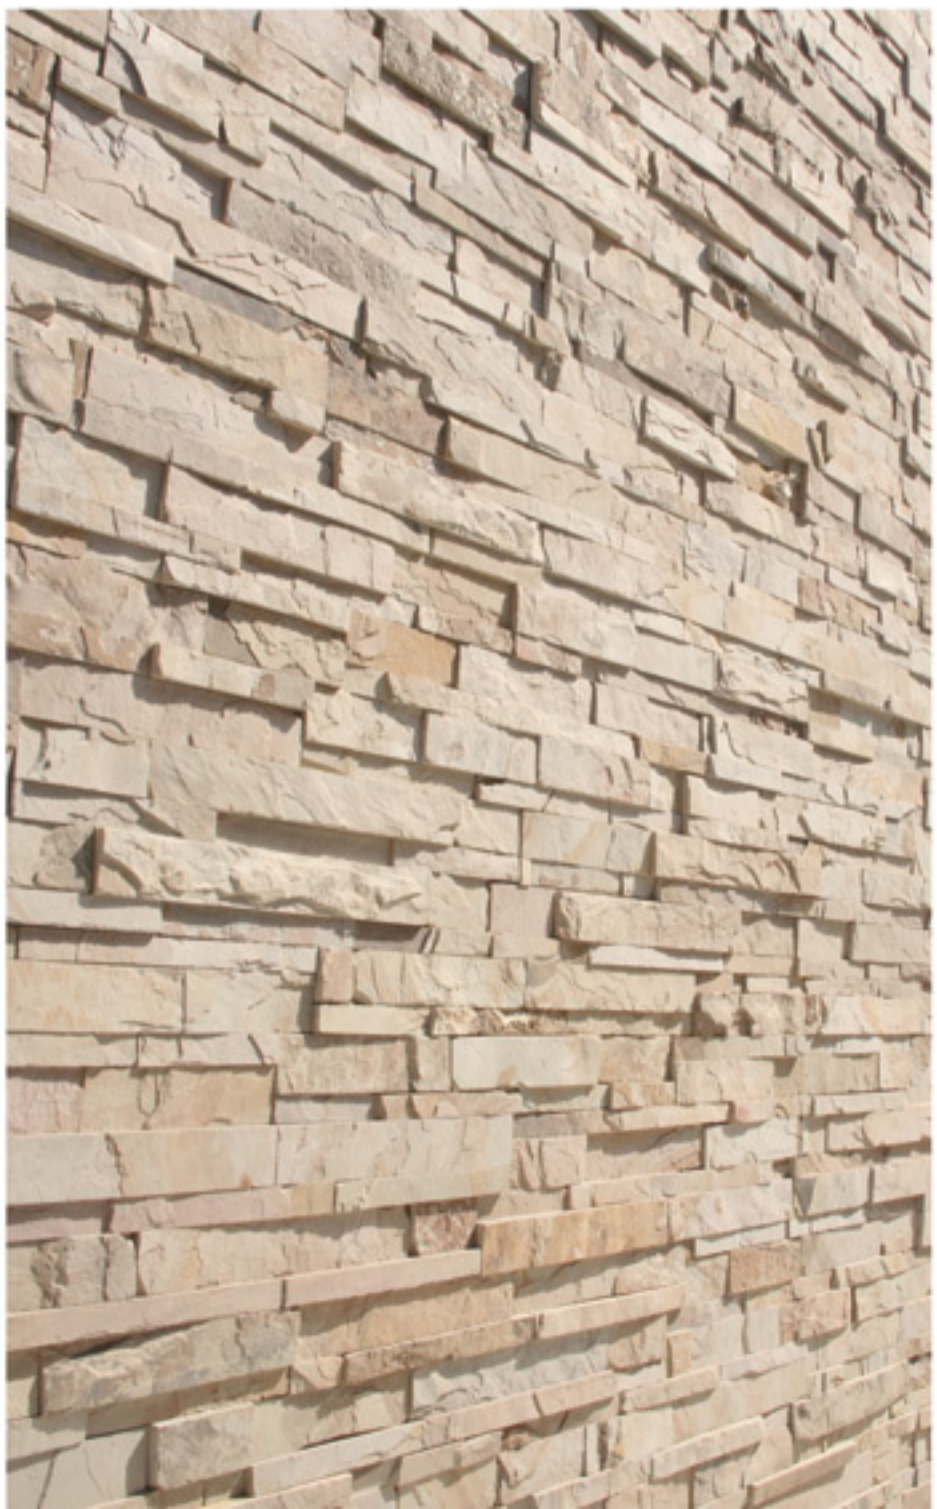

HARAPPA

Gold

SPLIT FACE

SIZE : 15 X 61 CM (6" X 24")
THICKNESS : 1 - 2 CM (3/8" X 3/4")
NATURE OF STONE : SLATE

MACEDONIAN

SPLIT FACE

MACEDONIAN

ROCK FACE