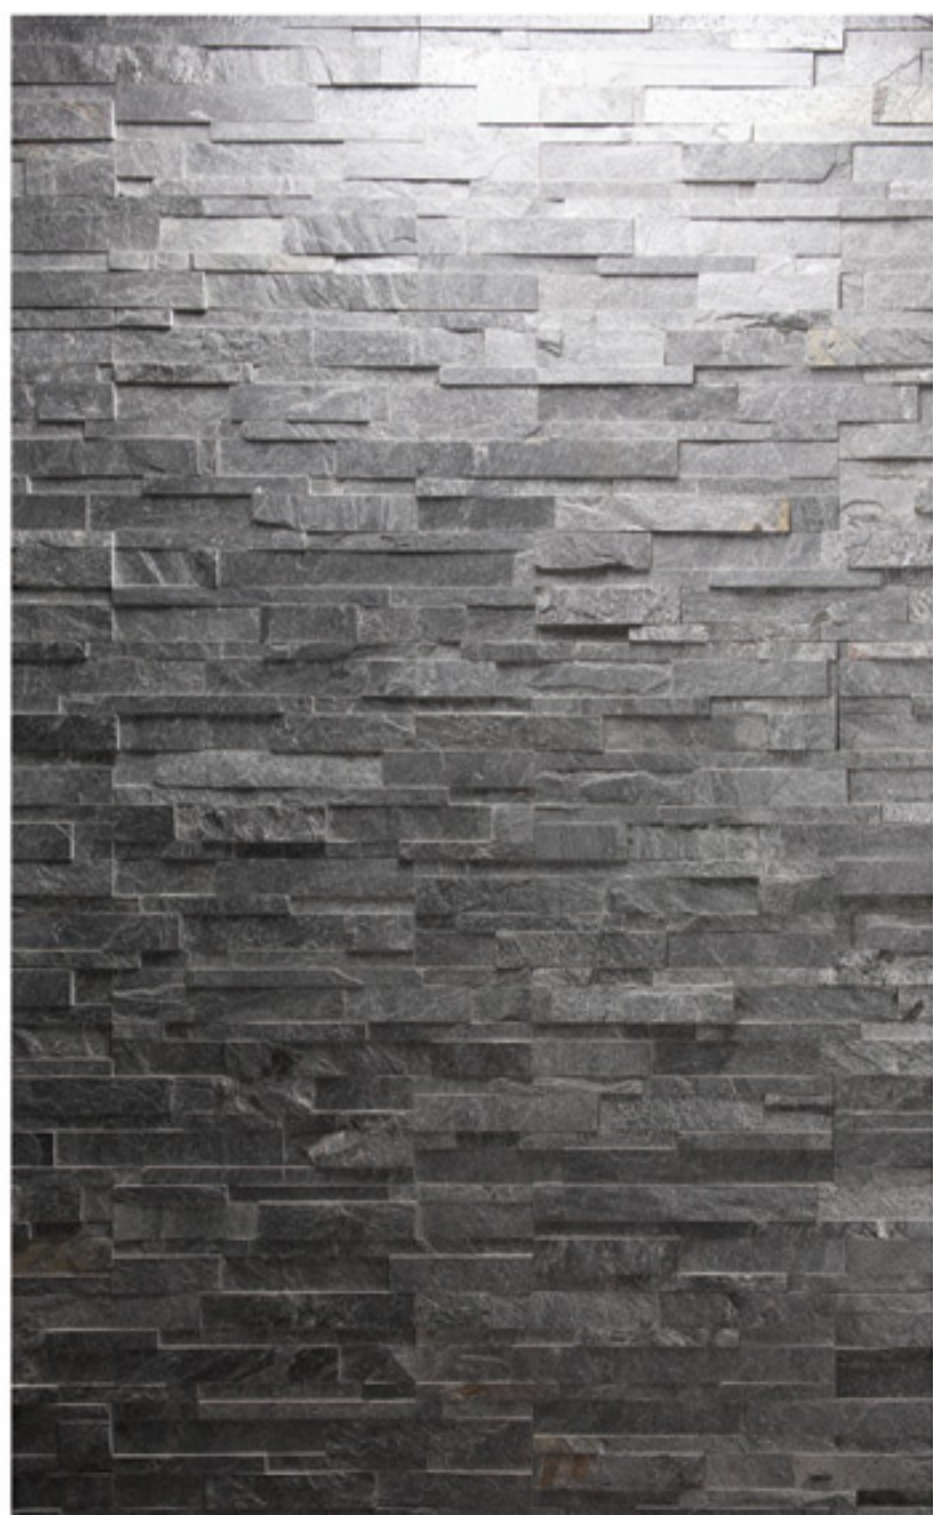

SIZE : 15 X 61 CM (6" X 24")
THICKNESS : 1 - 2 CM ($\frac{3}{8}$ " X $\frac{3}{4}$ ")
NATURE OF STONE : QUARTZITE

AMAZON

SPLIT FACE