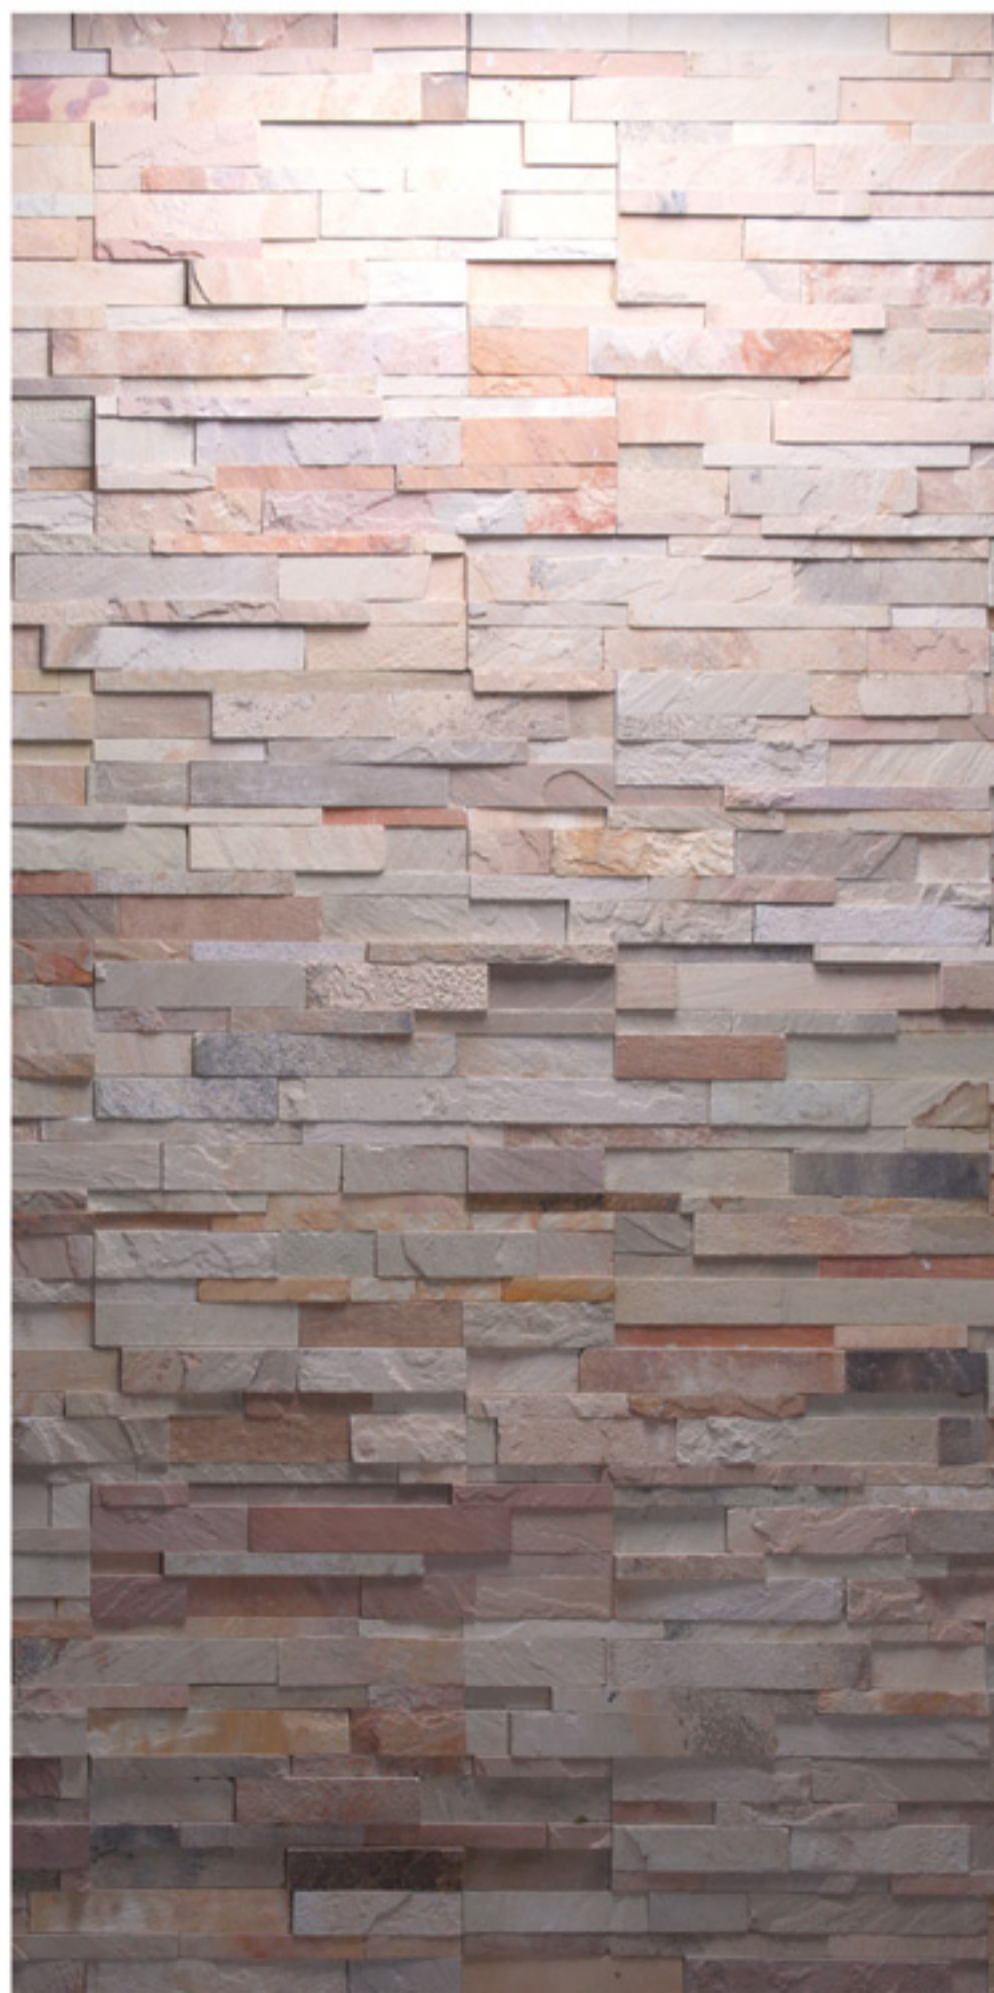

SIZE : 15 X 61 CM (6" X 24")
THICKNESS : 2 - 3 CM (3/4" X 1")
NATURE OF STONE : HARD LIMESTONE

OCHRE

BROKEN FACE (ANTIQUE)

VALENTINO

SPLIT FACE

SIZE : 15 X 61 CM (6" X 24")
THICKNESS : 1 - 2 CM (3/8" X 3/4")
NATURE OF STONE : QUARTZITE