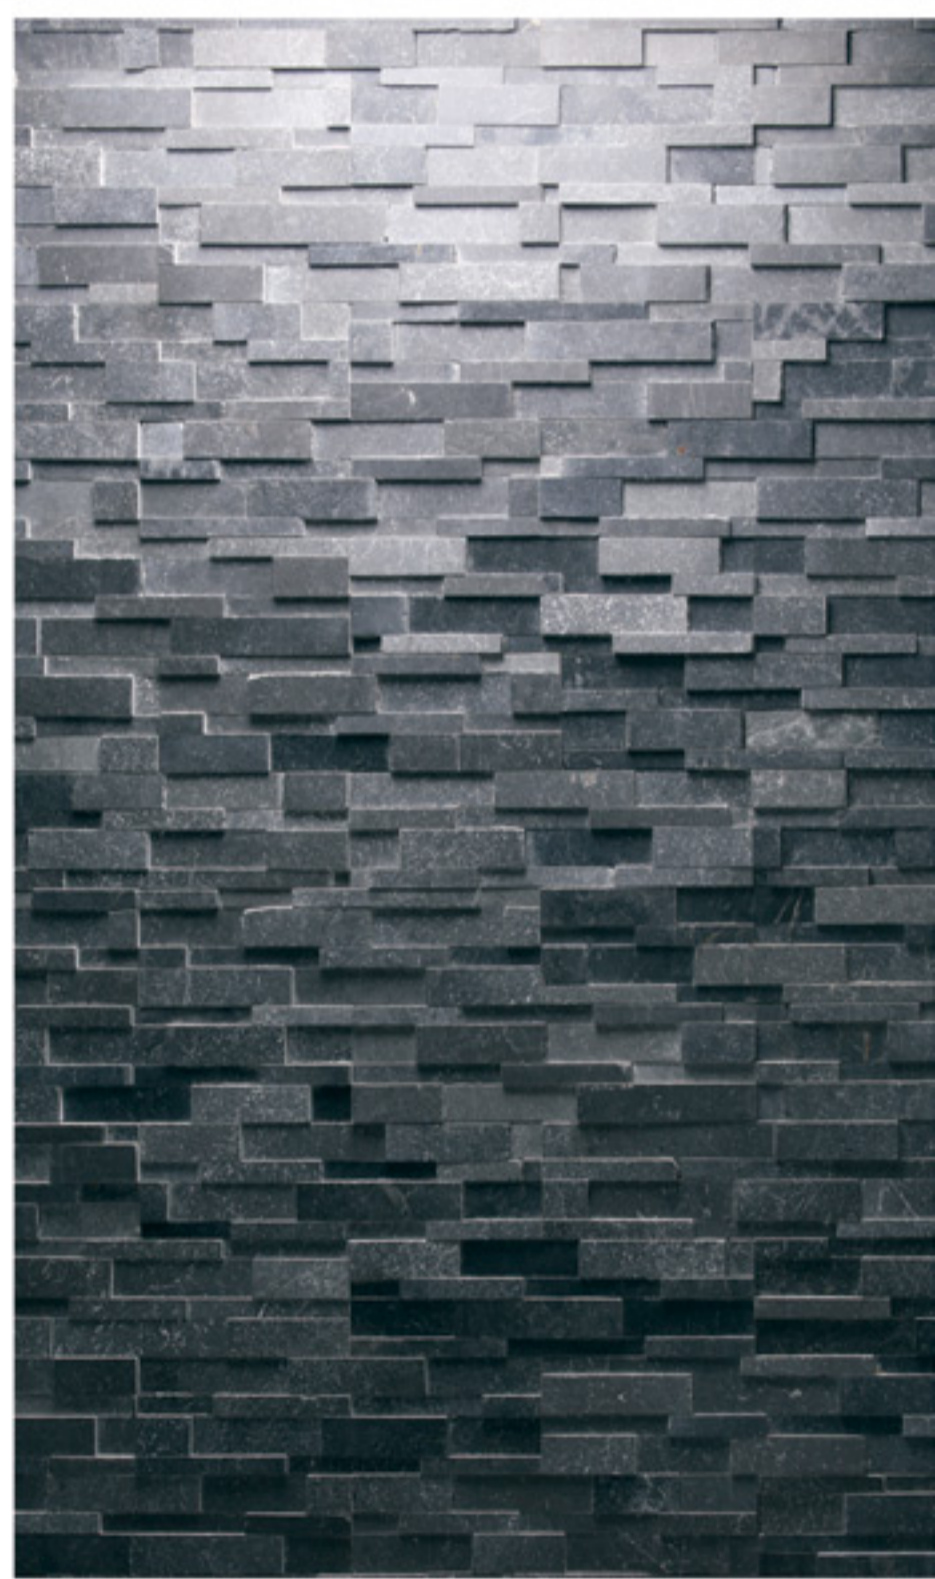

SIZE : 15 X 61 CM (6" X 24")
THICKNESS : 1 - 2 CM (3/8" X 3/4")
NATURE OF STONE : HARD LIMESTONE