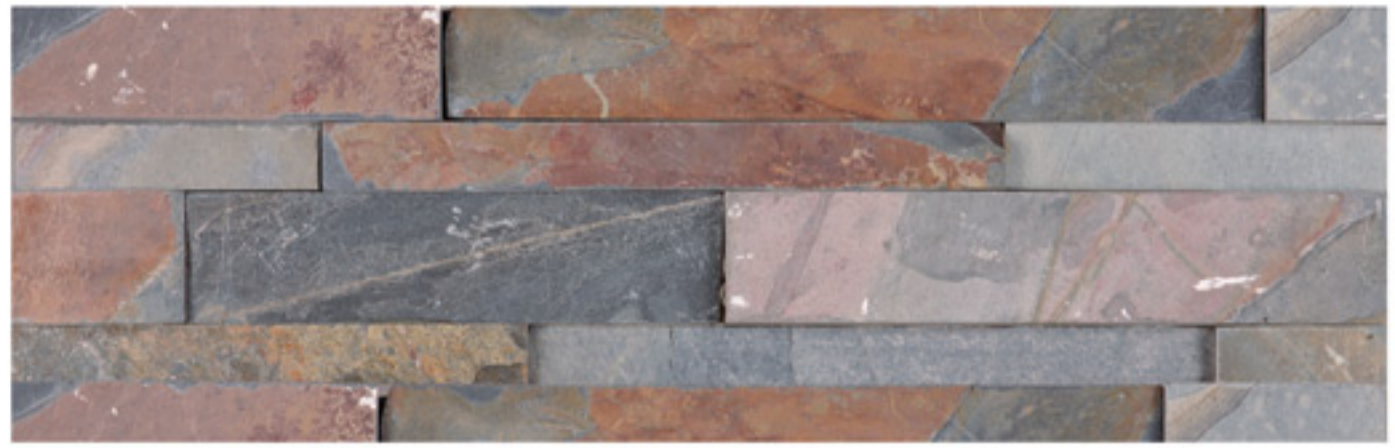

SPICE

Craft
SPLIT FACE

SIZE : 15 X 61 CM (6" X 24")
THICKNESS : 2 - 3 CM (¾" X 1")
NATURE OF STONE : SLATE

SPICE

Craft
ROCK FACE

MUSTANG

SPLIT FACE

SIZE : 15 X 61 CM (6" X 24")
THICKNESS : 1 - 2 CM (3/8" X 3/4")
NATURE OF STONE : SLATE