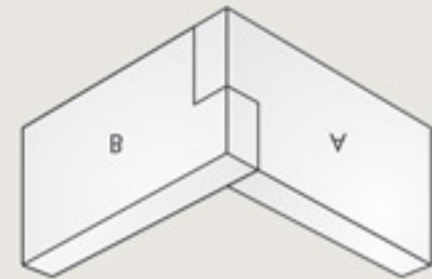

1. Corner panels are used to finish outside corners with natural edges. Inside corners should be mitered from plain panels.

2. Corner panels have natural rock faced ends on both sides and are shaped as shown. They are 24" long and 6" high with approximately one square feet coverage.

3. Corner panels should be cut into two pieces at desired length and finger joined around the outside corner as shown. One corner panel is needed to complete one linear foot of outside corner.

4. Continue installation by removing one staggered end of the plan in ledger stone piece and place adjacent to the installed corner piece to continue same row.

5. Alternate the size of the corner pieces to help stagger the joints. Do not stagger in a brick fashion, but randomly alter the size to conceal the joint patterns.

SUBSTRATE REQUIREMENTS

For best bonding results, the surface should be clean, dry, and have open pores for adhesion. Smooth, non-porous or polished surfaces should be avoided to adhere to. Interior installations of ledgerstones could be installed on gypsum drywall or exterior grade plywood for up to 10' in height. Cement board is recommended for interior walls exceeding 10' in height. For exterior applications, LEDGESTONE can be installed directly onto brick, masonry block, cured concrete, or cement board.

MORTAR RECOMMENDATION

For all installations, a polymer modified mortar is recommended. For commercial installations, as well as exterior installations over 10' in height, a polymer modified mortar with a latex additive is strongly recommended.

CORNER PANEL INSTALLATION

Please follow below steps to achieve a natural hand stacked appearance:

LEDGESTONE - CORNER PANEL INSTALLATION