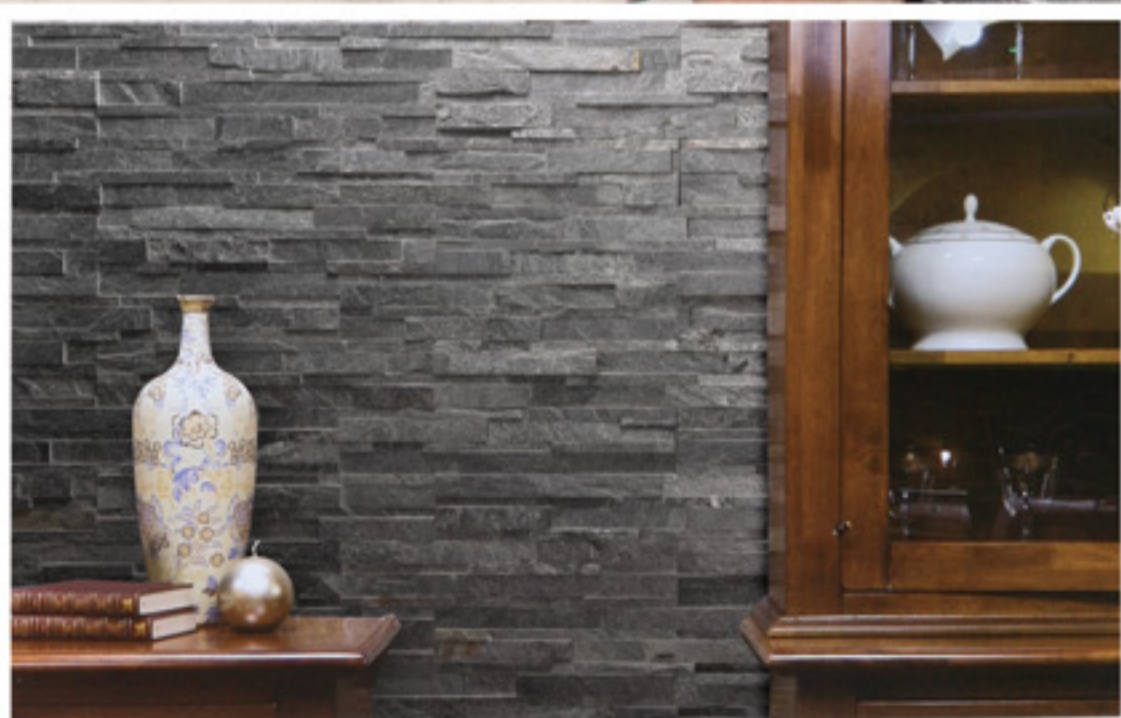

SPLIT + FLAMED FACE

SIZE : 15 X 61 CM (6" X 24")
THICKNESS : 2 - 3 CM (3/4" X 1")
NATURE OF STONE : HARD LIMESTONE

OCEAN Blue ROCK FACE

SIZE : 15 X 61 CM (6" X 24")
THICKNESS : 1 - 2 CM ($\frac{3}{8}$ " X $\frac{3}{4}$ ")
NATURE OF STONE : QUARTZITE