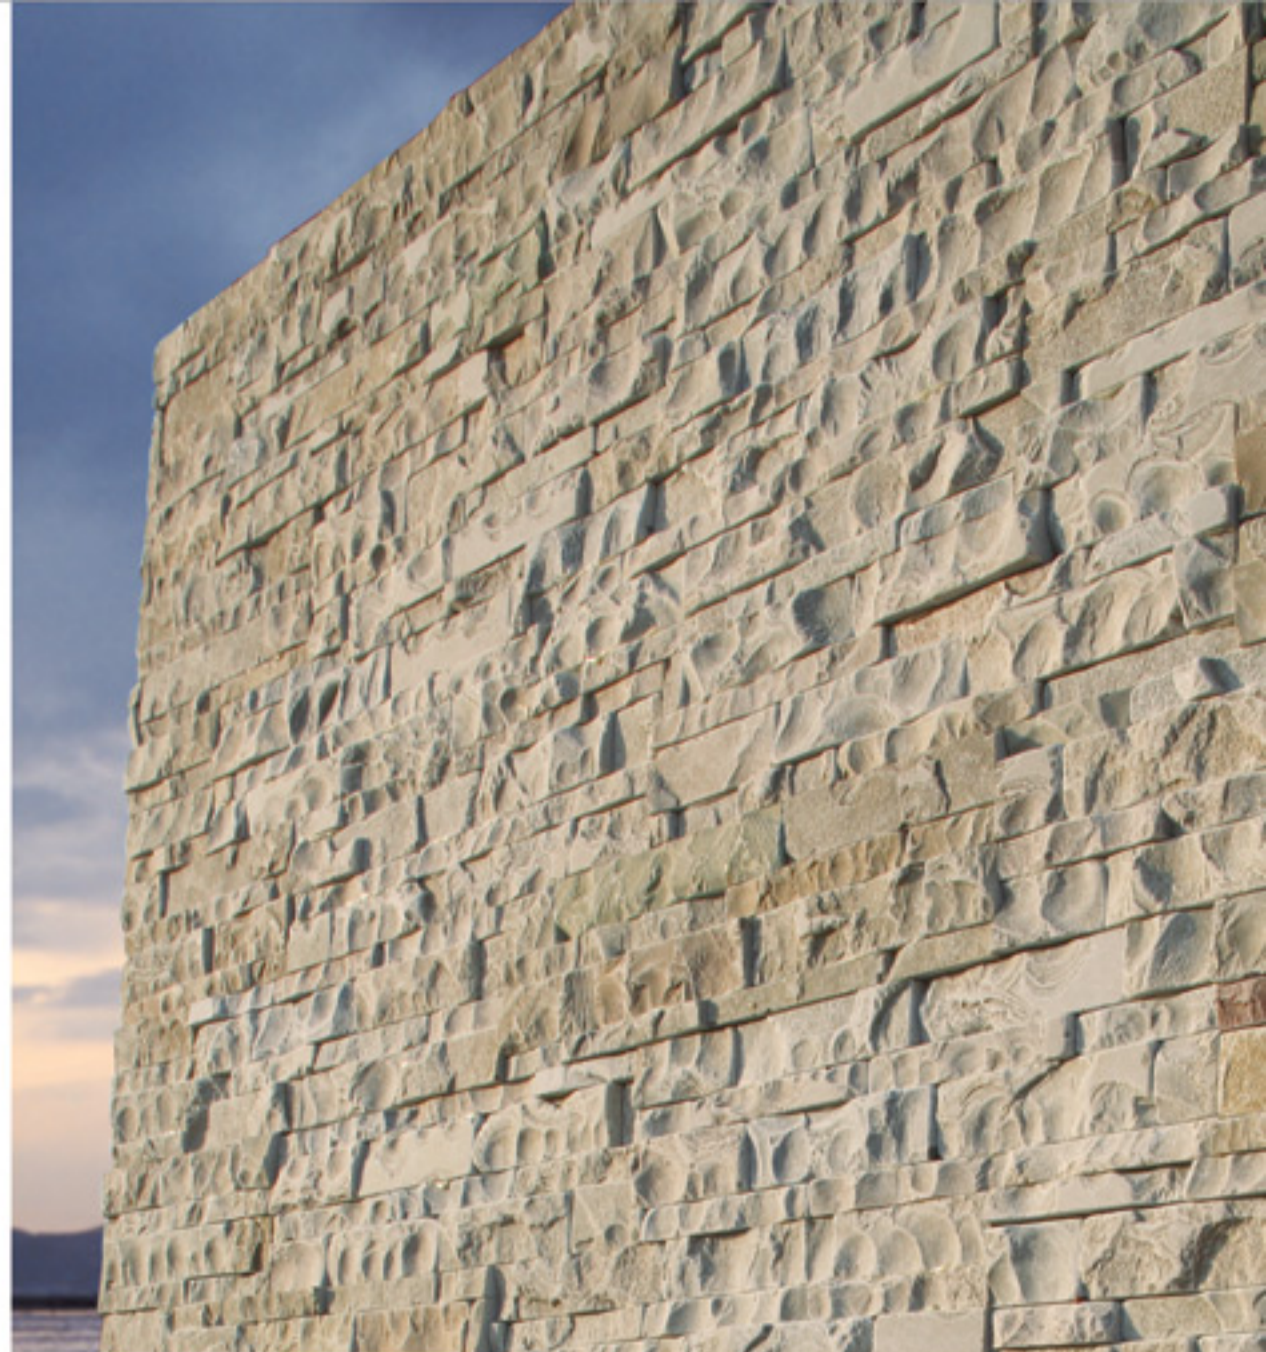

SIZE : 15 X 61 CM (6" X 24")
THICKNESS : 2 - 3 CM (3/4" X 1")
NATURE OF STONE : HARD LIMESTONE

OCHRE

BROKEN FACE (ANTIQUE)

VALENTINO

SPLIT FACE

SIZE : 15 X 61 CM (6" X 24")
THICKNESS : 1 - 2 CM (3/8" X 3/4")
NATURE OF STONE : QUARTZITE