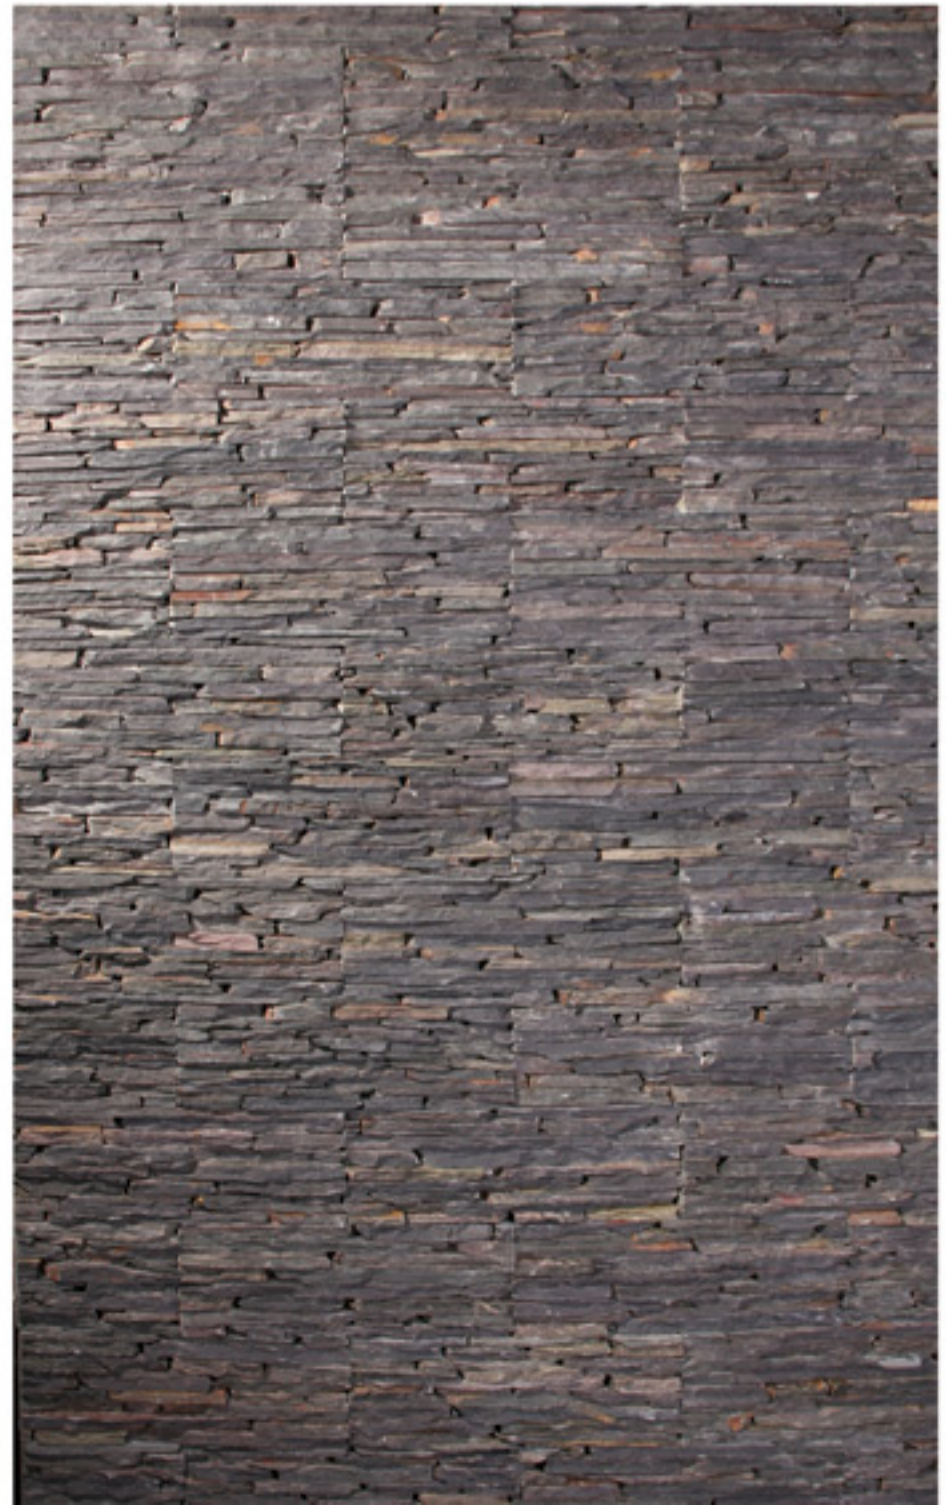

SPICE

Craft
ROCK FACE