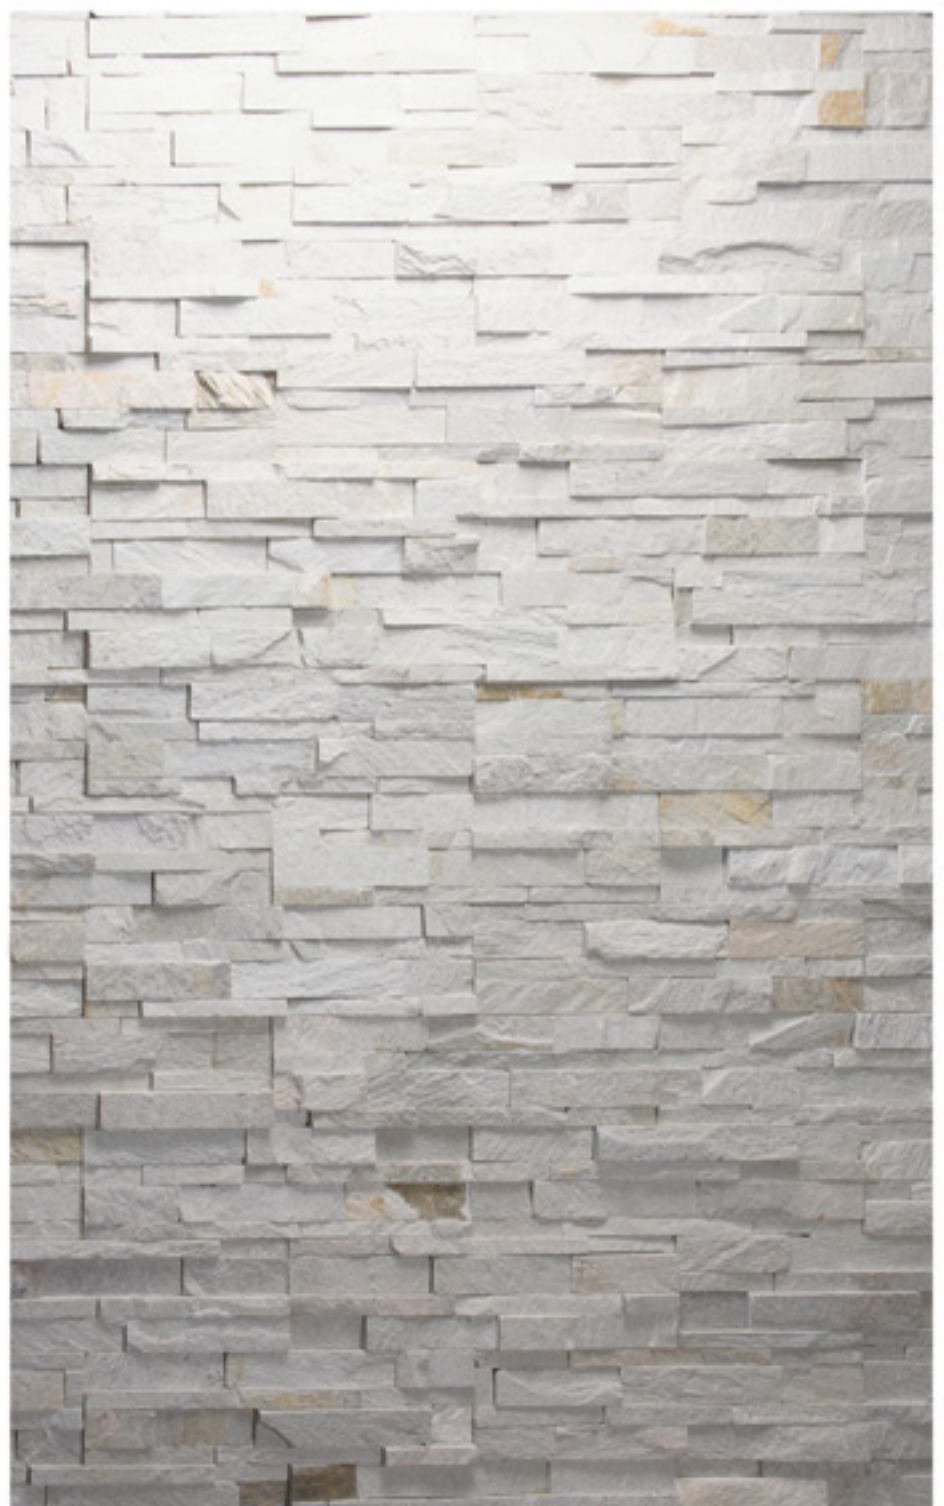

WHITE

Quartzite

SPLIT FACE

SIZE : 15 X 61 CM (6" X 24")
THICKNESS : 2 - 3 CM (3/4" X 1")
NATURE OF STONE : QUARTZITE

WHITE
Quartzite
ROCK FACE

AMAZON + Black Beauty

SPLIT FACE

SIZE : 15 X 61 CM (6" X 24")