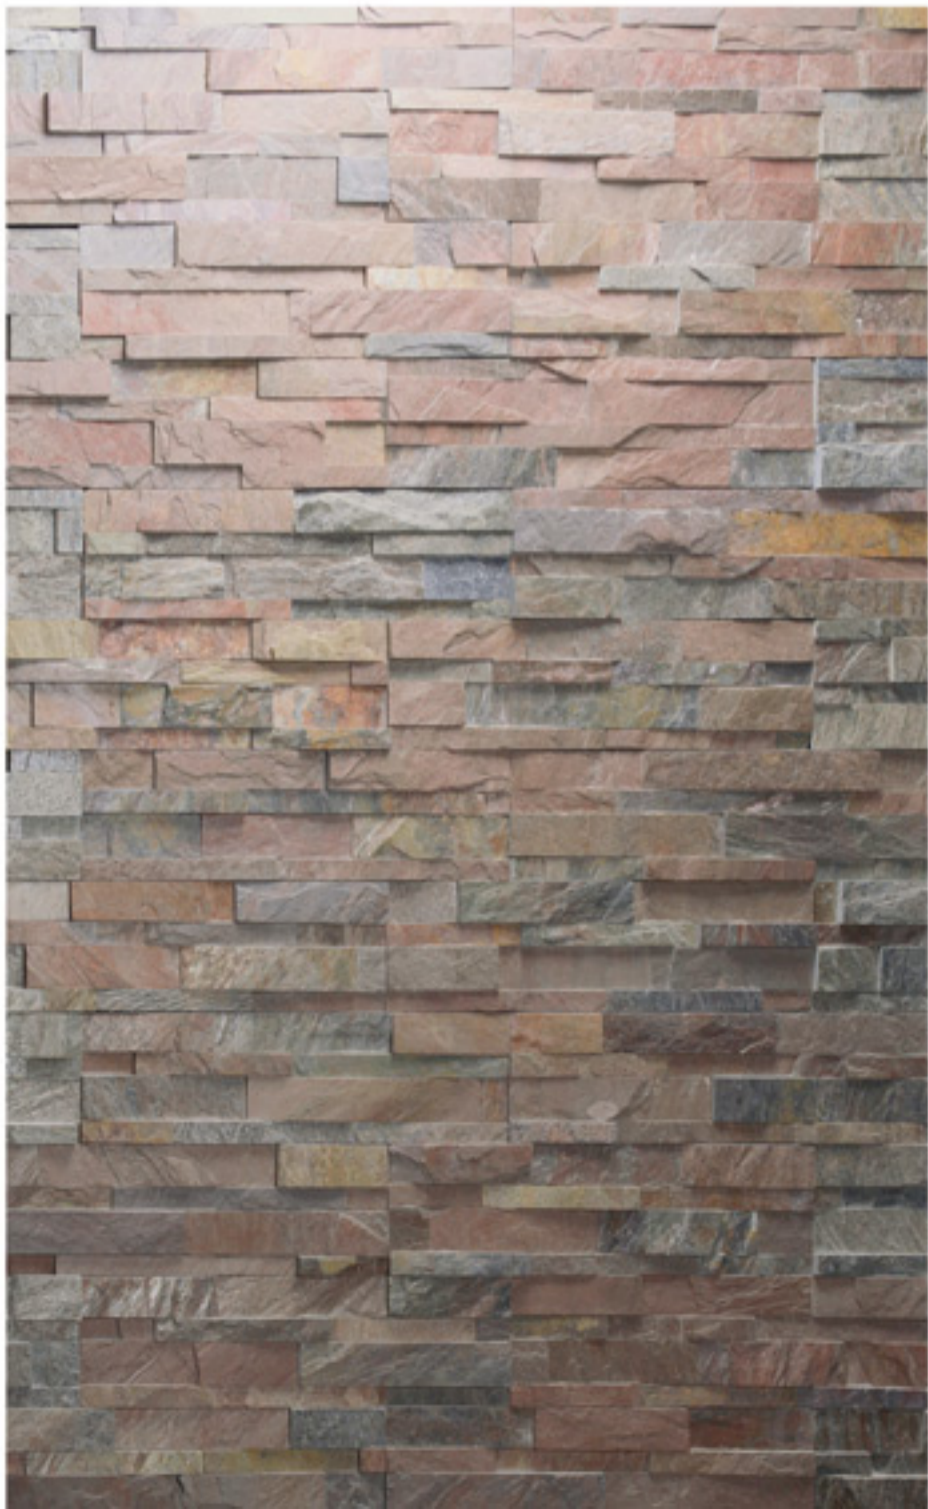

SIZE : 15 X 61 CM (6" X 24")
THICKNESS : 1 - 2 CM (3/8" X 3/4")
NATURE OF STONE : QUARTZITE

COPPER

Gold
SPLIT FACE